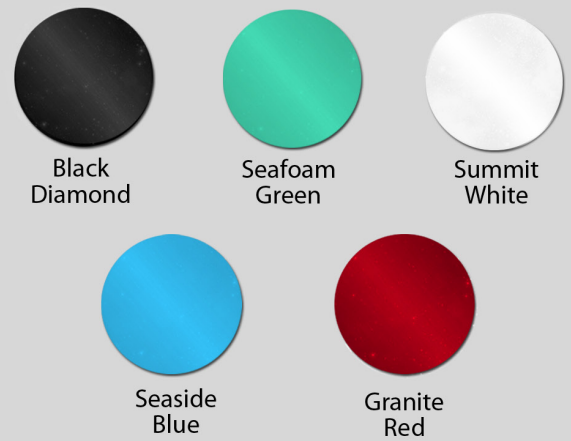

COLORS by DUPONT

KEY FEATURES FOR ALL MODELS

- 9" LCD Display
- On Board Charger
- Back-up Camera
- Rear Seat Kit (AX1 + AX2)
- 4 Wheel Hydraulic Disc Brakes
- 105ah Lithium Life PO4
- 3" Speakers
- Automotive Style Steering Wheel
- Wireless Cell Phone Charger
- 80" Top with Roof Handles
- Seat Belts
- LED Side Mirrors
- Turn Signal Kit with High/Low Beams
- Tinted Fold Down Windshield
- Optional Bolt Energy 105ah Battery (Upcharge)